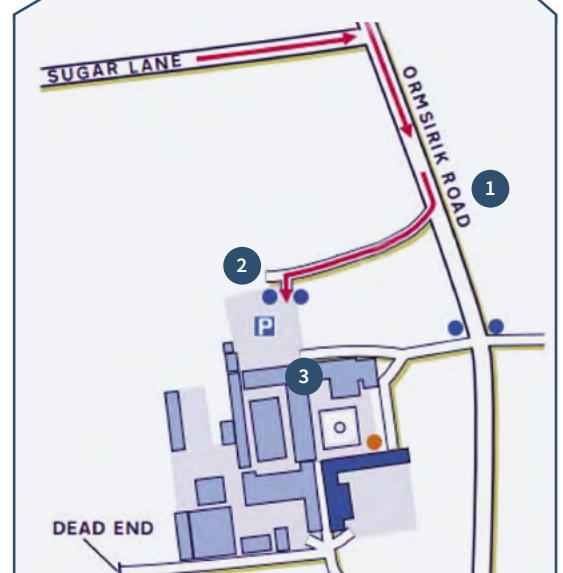

Upon reaching the entrance gates to the offices, there is an intercom system, press 2090 where a member of staff will remotely open the gates.

Cross the car park, through the arch, there are the glass buildings across the Dovecot.

Train Stations	Travel Time
Prescot	5 mins
Runcorn	15 mins
Warrington	20 mins
Liverpool (Lime St)	25 mins
Airport	Travel Time
Liverpool John Lennon	15 mins
Manchester	45 mins

Local Taxi: **Britannia Cars - 0151 426 5555**